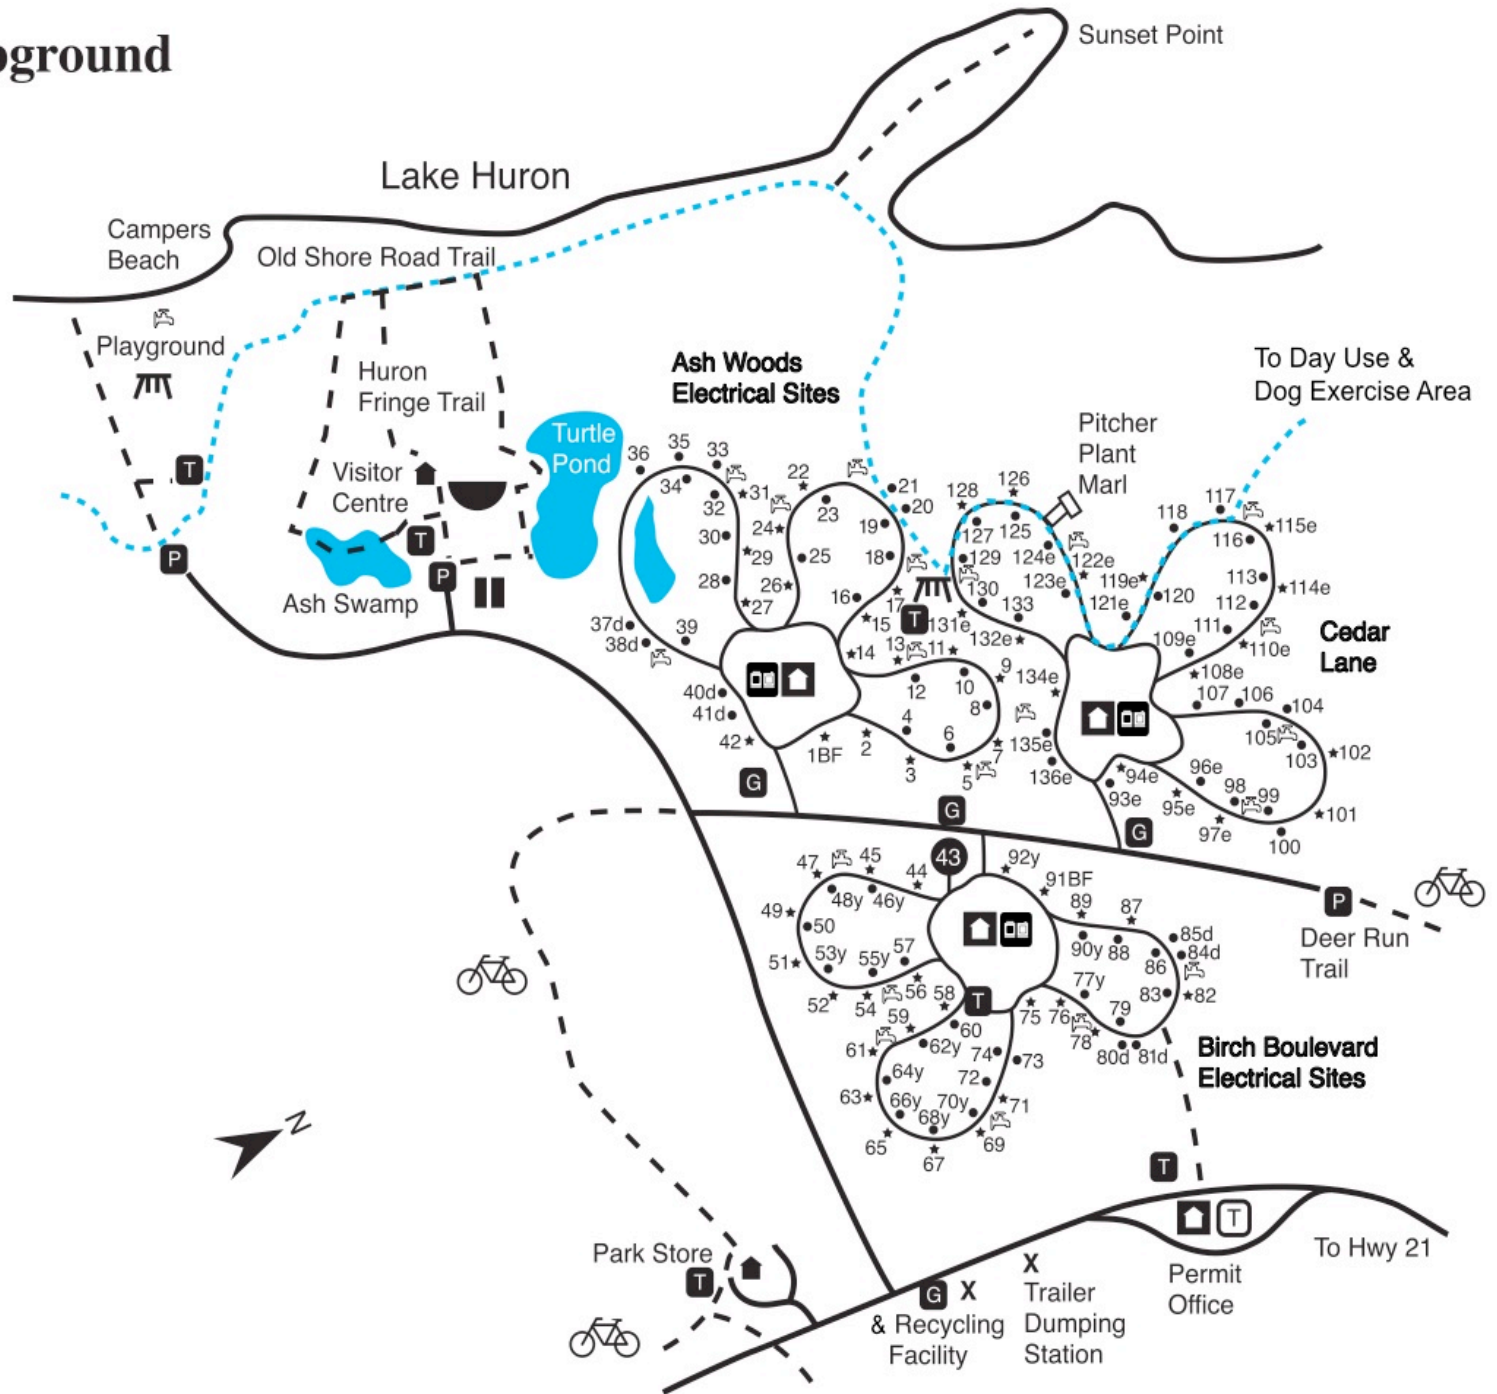

Legend

- | | | | |
|-------------------|-------------------|----------------------------------|-----------------|
| ☐ Comfort Station | 🅑 Parking | ⋯ Old Shore Road Trail | ⋯ Bike Trail 🚲 |
| 🚻 Vault Toilet | 🚰 Water Tap | ⋯ Access to Old Shore Road Trail | ⋯ Trail |
| ☎ Telephone | 🔥 Campfire Circle | 🎡 Children's Playground | ▬ Playing Field |

**MacGregor Point
Provincial Park**

Map not to scale

Port Elgin 5 Km

Rotary Way Trail to Port Elgin
To Hwy 21

Algonquin Campground

Legend

- Comfort Station
- Vault Toilet
- Laundry Facilities
- Garbage
- Parking
- Campfire Circle
- Children's Playground
- Playing Field
- Water Tap
- Old Shore Road Trail
- Trail
- Campground Host
- Electrical Site
- Yurt
- Double Site
- Barrier Free
- Telephone
- Pull-Through Site

Map Not to Scale

Nipissing Campground

Map not to scale

Huron Campground Radio Free Area

Map not to scale