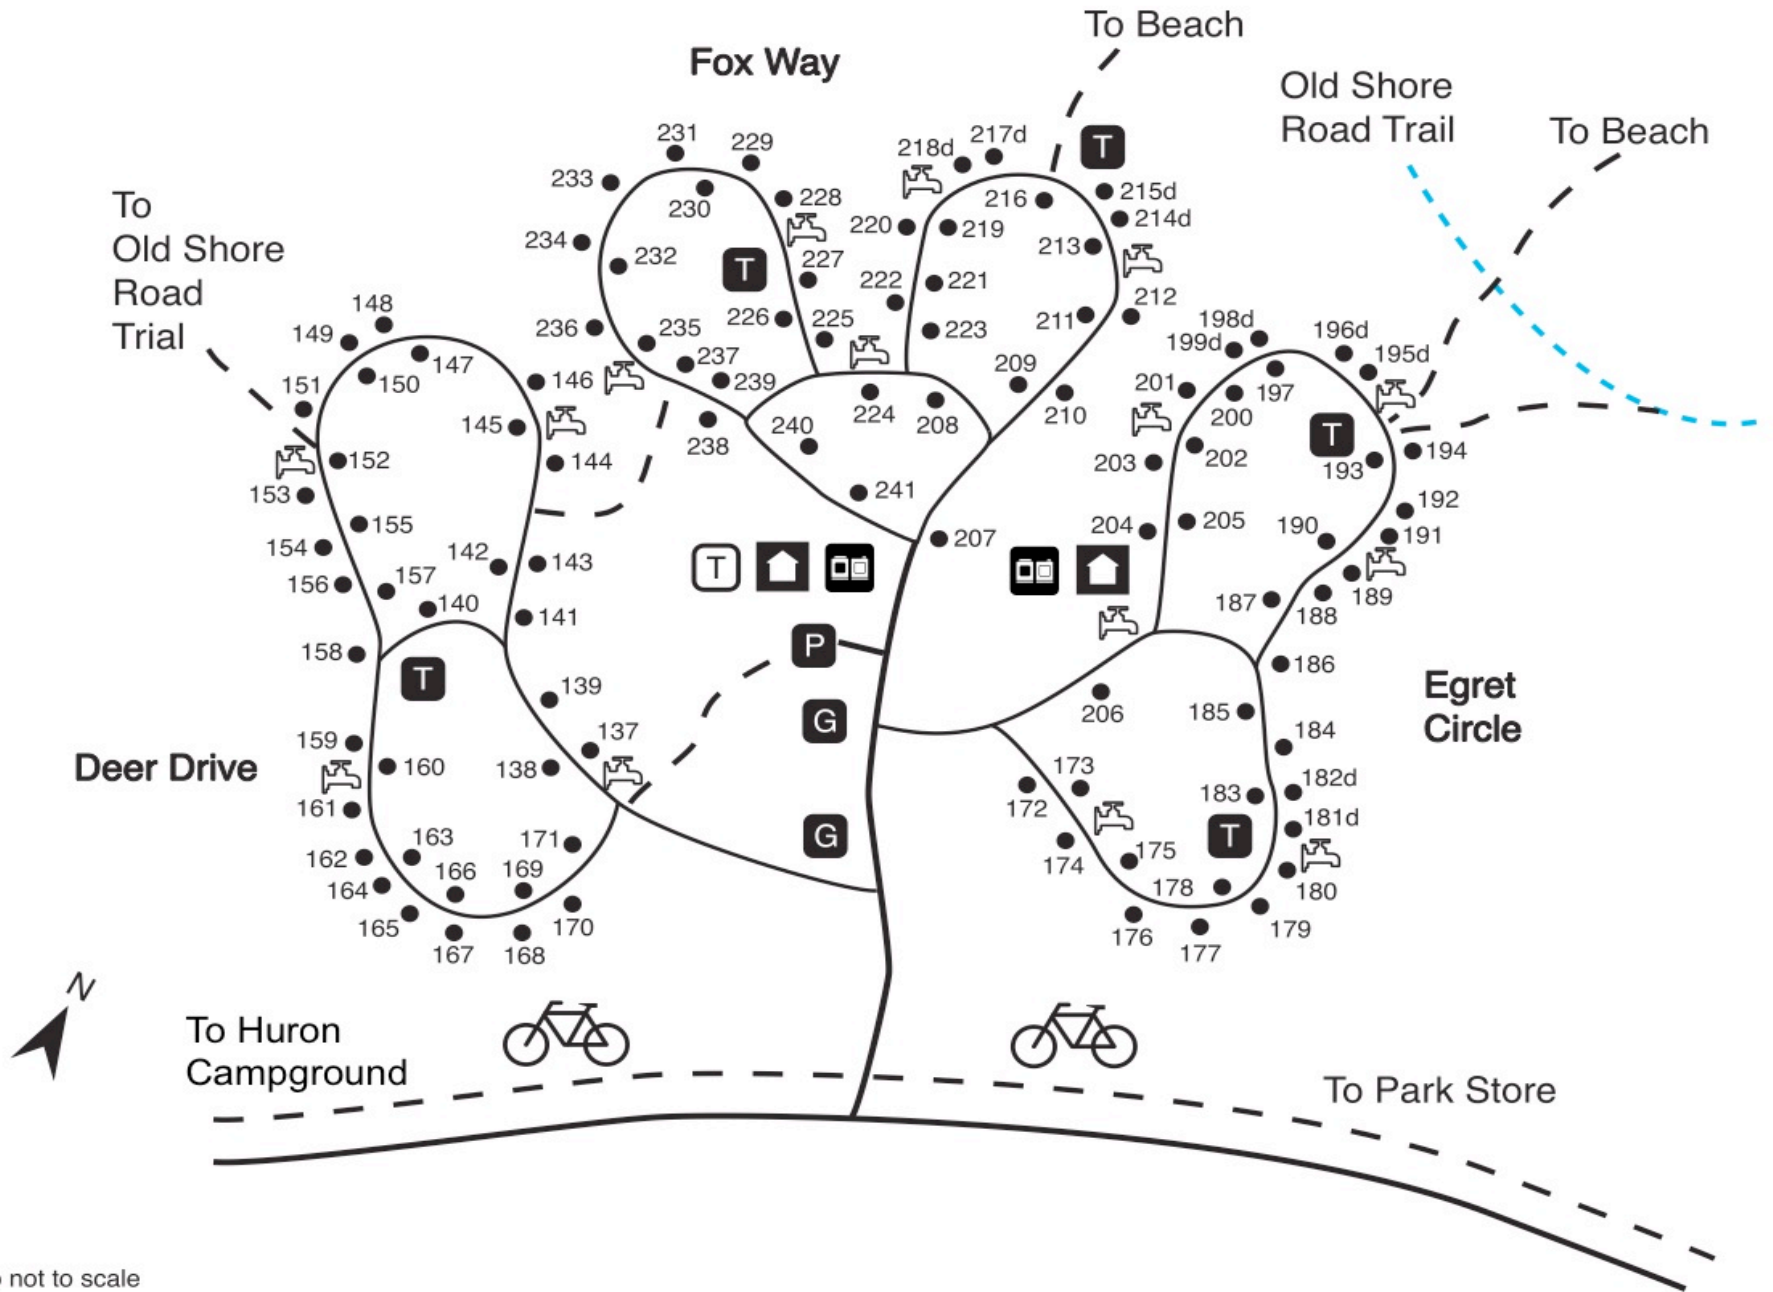

Legend

- | | | | |
|-------------------|-------------------|----------------------------------|-----------------|
| ☐ Comfort Station | 🅑 Parking | ⋯ Old Shore Road Trail | ⋯ Bike Trail 🚲 |
| 🚻 Vault Toilet | 🚰 Water Tap | ⋯ Access to Old Shore Road Trail | ⋯ Trail |
| ☎ Telephone | 🔥 Campfire Circle | 🎡 Children's Playground | ▬ Playing Field |

**MacGregor Point
Provincial Park**

Map not to scale

Port Elgin 5 Km

Rotary Way Trail to Port Elgin
To Hwy 21

Algonquin Campground

Legend

- Comfort Station
- Vault Toilet
- Laundry Facilities
- Garbage
- Parking
- Campfire Circle
- Children's Playground
- Playing Field
- Water Tap
- Old Shore Road Trail
- Trail
- Campground Host
- Electrical Site
- Yurt
- Double Site
- Barrier Free
- Telephone
- Pull-Through Site

Map Not to Scale

Nipissing Campground

Map not to scale

Huron Campground Radio Free Area

Map not to scale