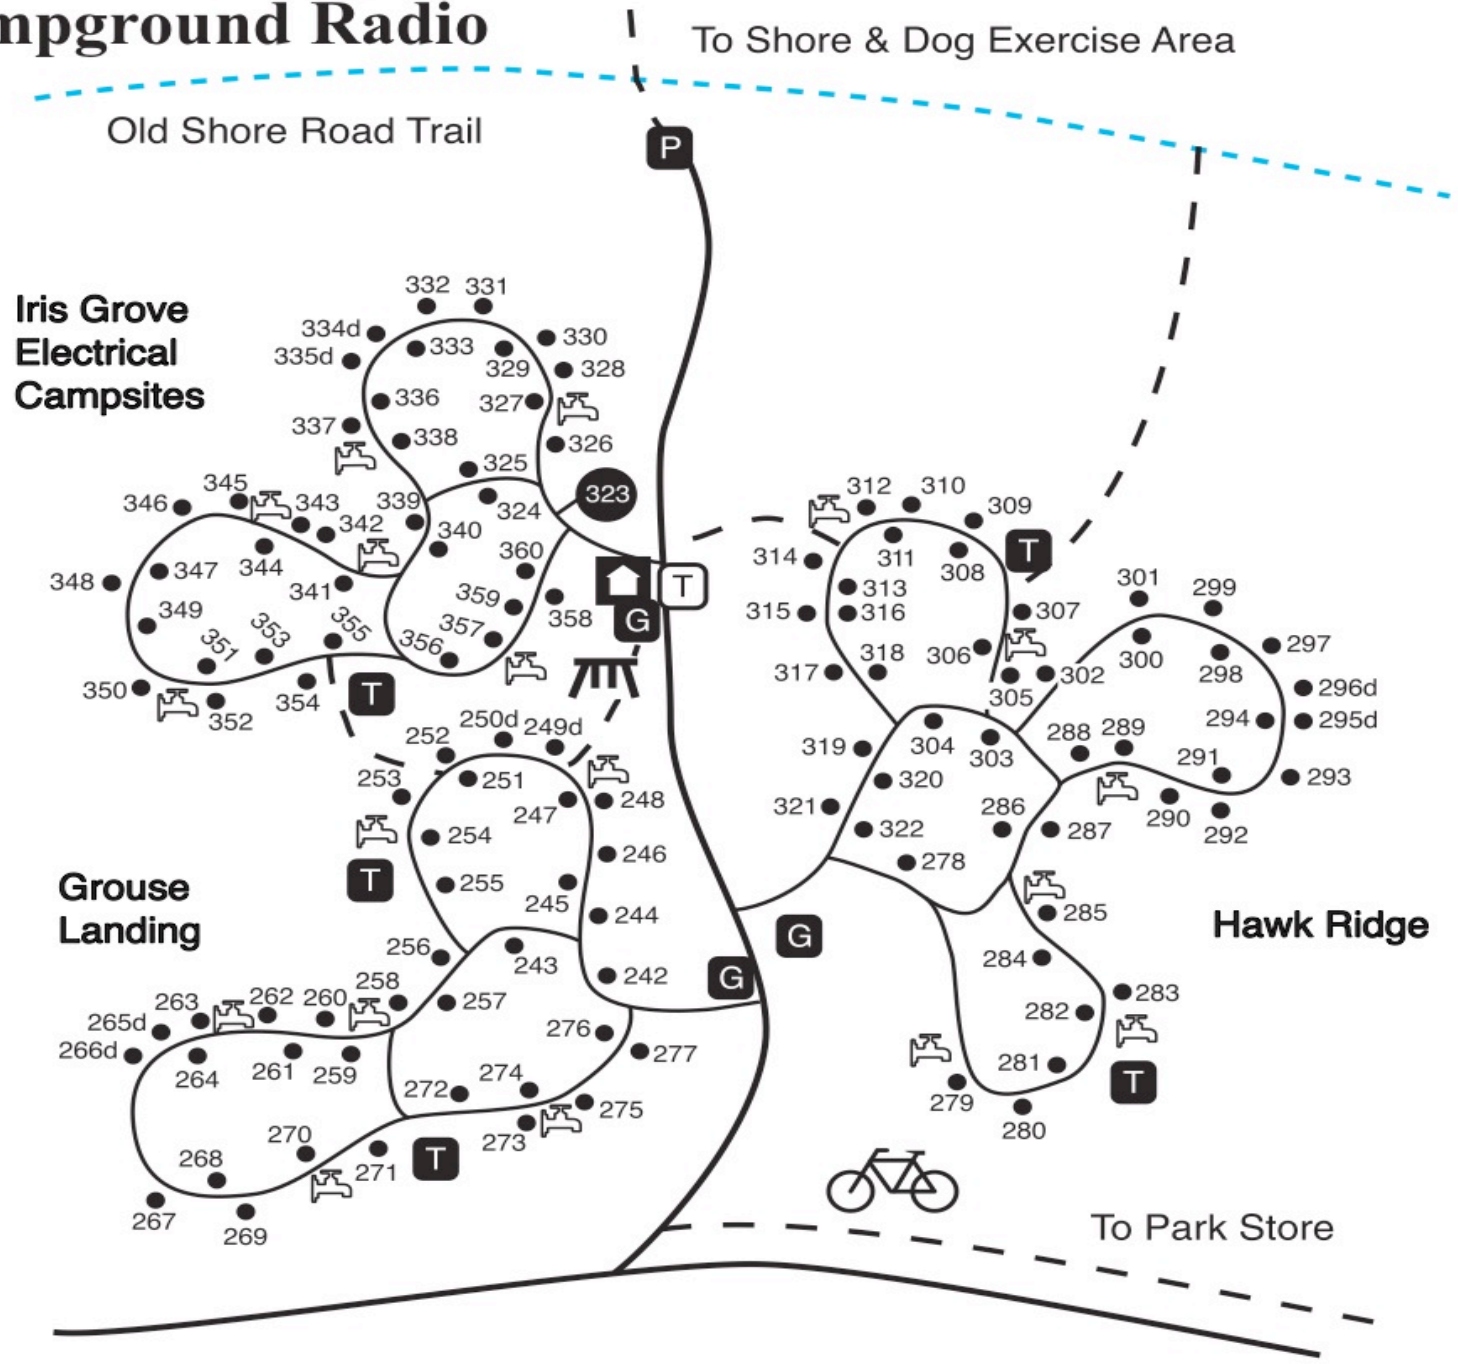

Legend

- | | | | |
|-------------------|-------------------|----------------------------------|-----------------|
| ☐ Comfort Station | 🅑 Parking | ⋯ Old Shore Road Trail | ⋯ Bike Trail 🚲 |
| 🚻 Vault Toilet | 🚰 Water Tap | ⋯ Access to Old Shore Road Trail | ⋯ Trail |
| ☎ Telephone | 🔥 Campfire Circle | 🎡 Children's Playground | ▬ Playing Field |

**MacGregor Point
Provincial Park**

Map not to scale

Port Elgin 5 Km

Rotary Way Trail to Port Elgin
To Hwy 21

Algonquin Campground

Legend

- Comfort Station
- Vault Toilet
- Laundry Facilities
- Garbage
- Parking
- Campfire Circle
- Children's Playground
- Playing Field
- Water Tap
- Old Shore Road Trail
- Trail
- Campground Host
- Electrical Site
- Yurt
- Double Site
- Barrier Free
- Telephone
- Pull-Through Site

Map Not to Scale

Nipissing Campground

Map not to scale

Huron Campground Radio Free Area

Map not to scale